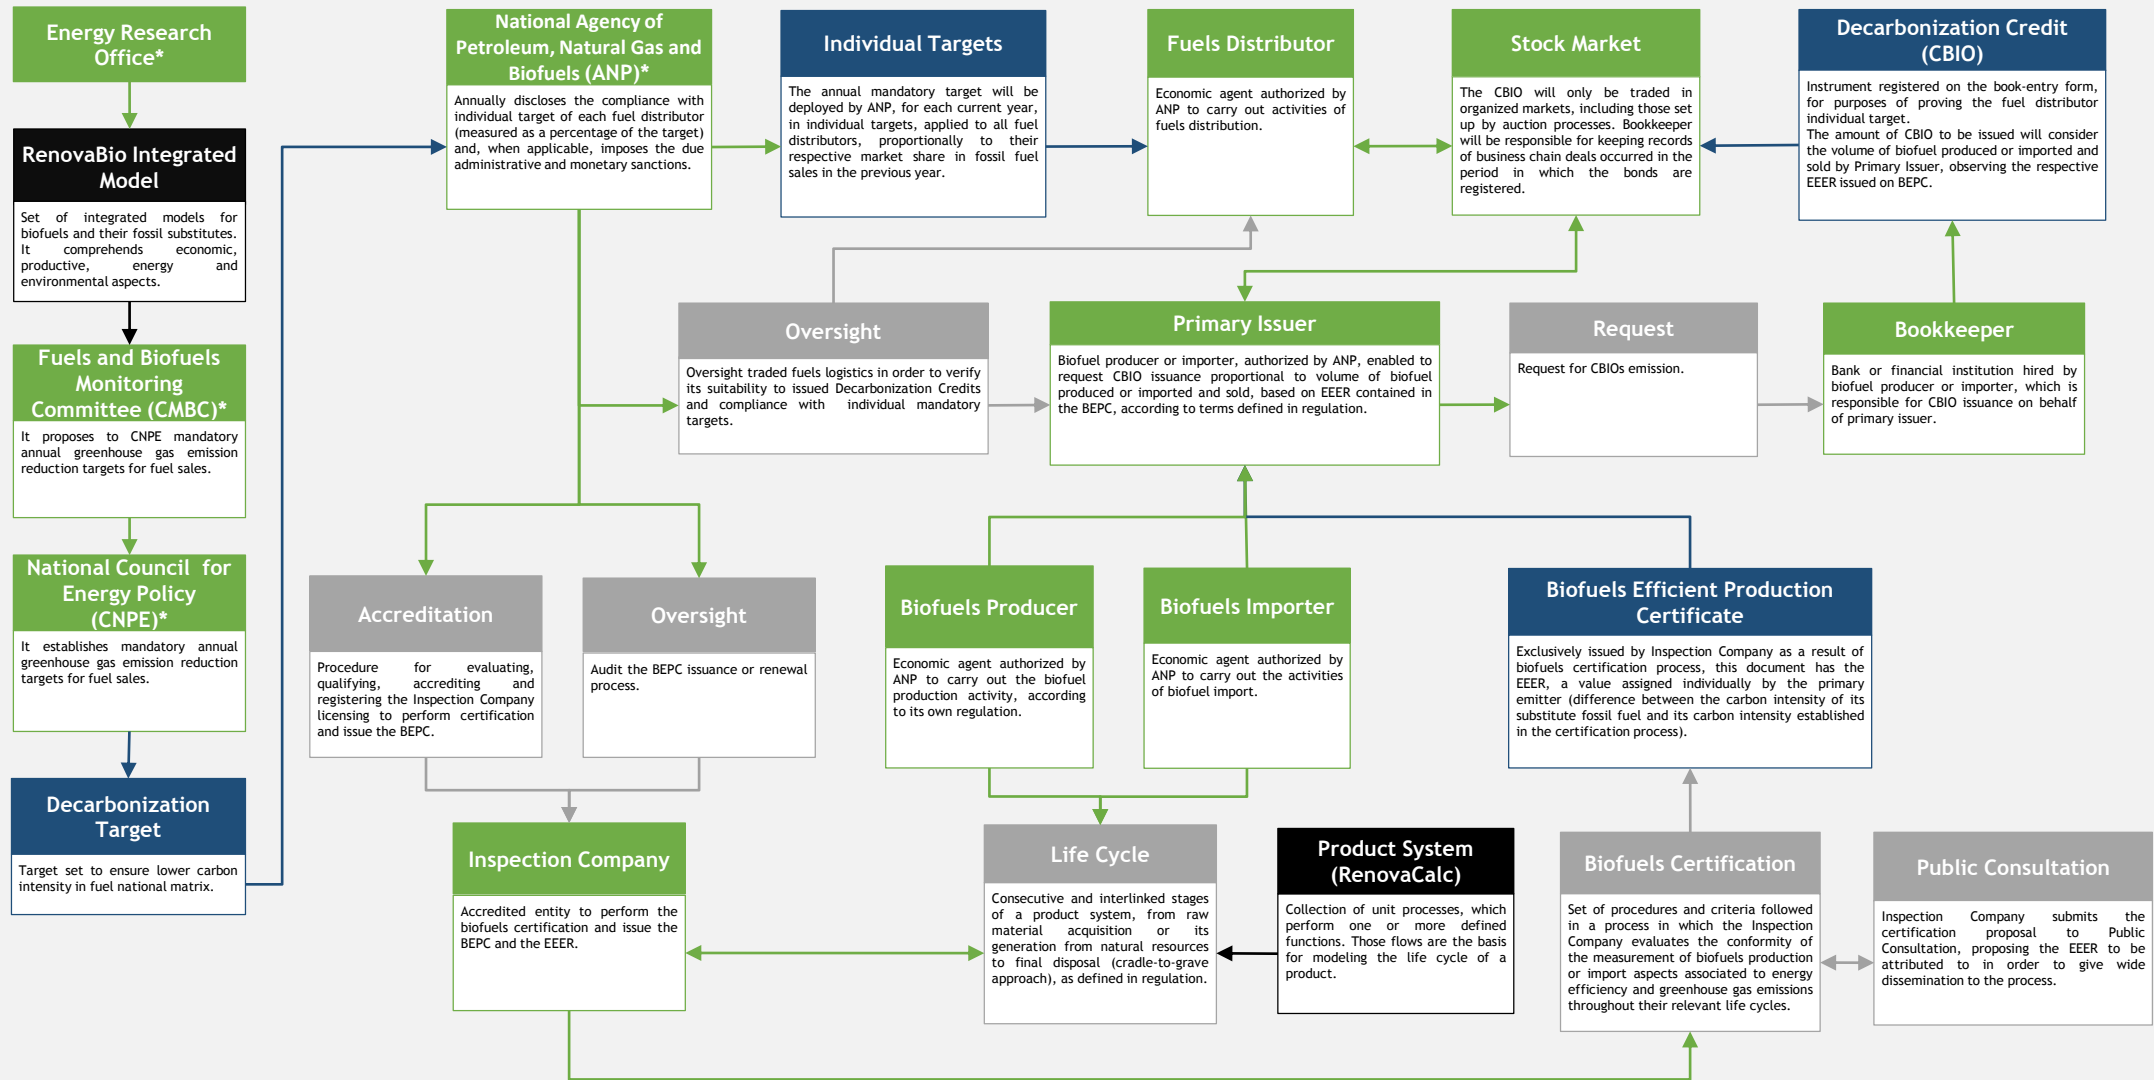

RENOVABIO FUNCTIONAL FLOW CHART

Empresa de Pesquisa Energética

List of acronyms
EEER - Energy and Environmental Efficiency Rating
BEPC - Biofuels Efficient Production Certificate.
CBIO - Decarbonization Credits.
GEE - Greenhouse gas

* In addition to its other legal competence